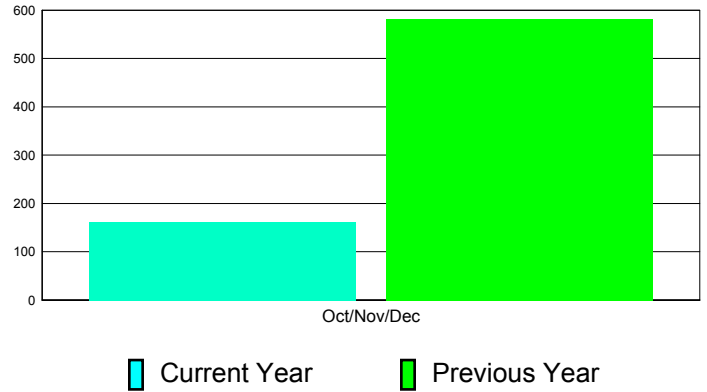

Comparison of Membership Gain/Loss

Current Year Compared to the Previous Year