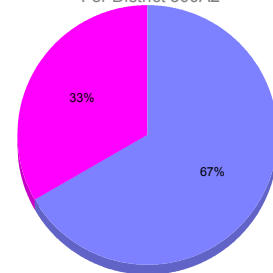

Goal, New, Dropped, Gain/Loss

Comparison of Membership Gain/Loss

Current Year Compared to the Previous Year

Gender Comparison 2010-2011

For District 300A2

Oct/Nov/Dec

■ Male ■ Female