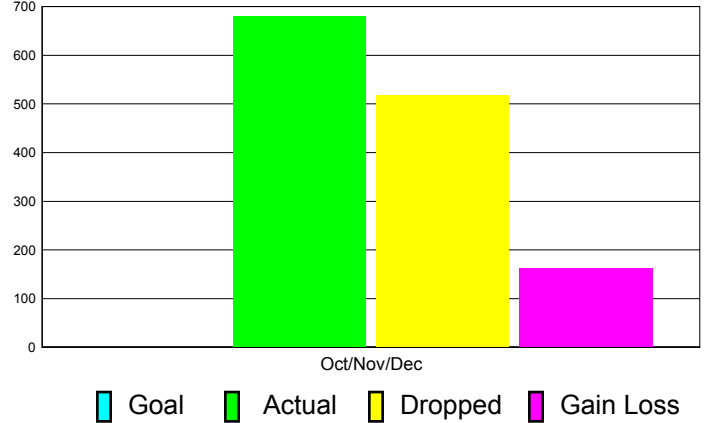

Membership Results 2011-2012

Goal, New, Dropped, Gain/Loss